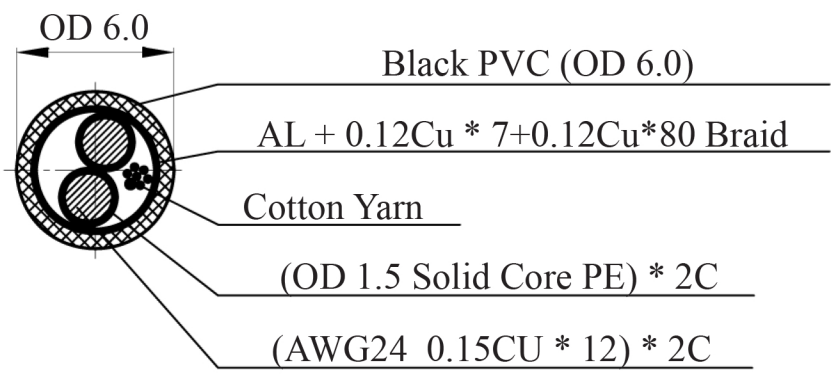

Cable Construction

Wiring

Part #	23-140-XXX	Part #	Cable Length
Title	XLR Female to 3.5mm TRS Stereo Male, Balance Cable	XLR-F-35M-BA-1	1ft ± 0.05
		XLR-F-35M-BA-5	5ft ± 0.07
		XLR-F-35M-BA-10	10ft ± 0.09
Unit			
mm			